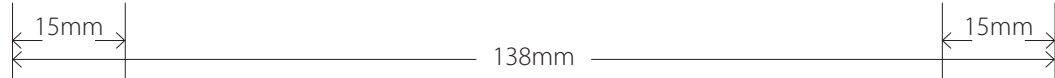

FRONT

BACK

115mm

- Black 7
- 116C
- Black C
- 032C
- White

Artwork Generated by: David Vickers, DesignCoUK - March 2024
MTP-24-2714 Celox Rapid 1.5m Z-Fold CE MDR Slovak/Hungarian/English
Pouch Size: 138mm x 115mm