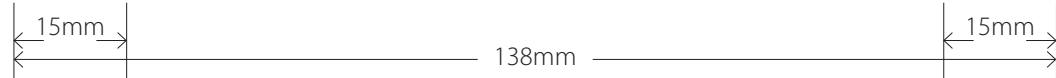

FRONT

BACK

115mm

- Black 7
- 116C
- Black C
- 032C
- White

Artwork Generated by: David Vickers, DesignCoUK - March 2024
MTP-24-2714 Celox Rapid 1.5m Z-Fold CE MDR Slovak/Hungarian/English
Pouch Size: 138mm x 115mm